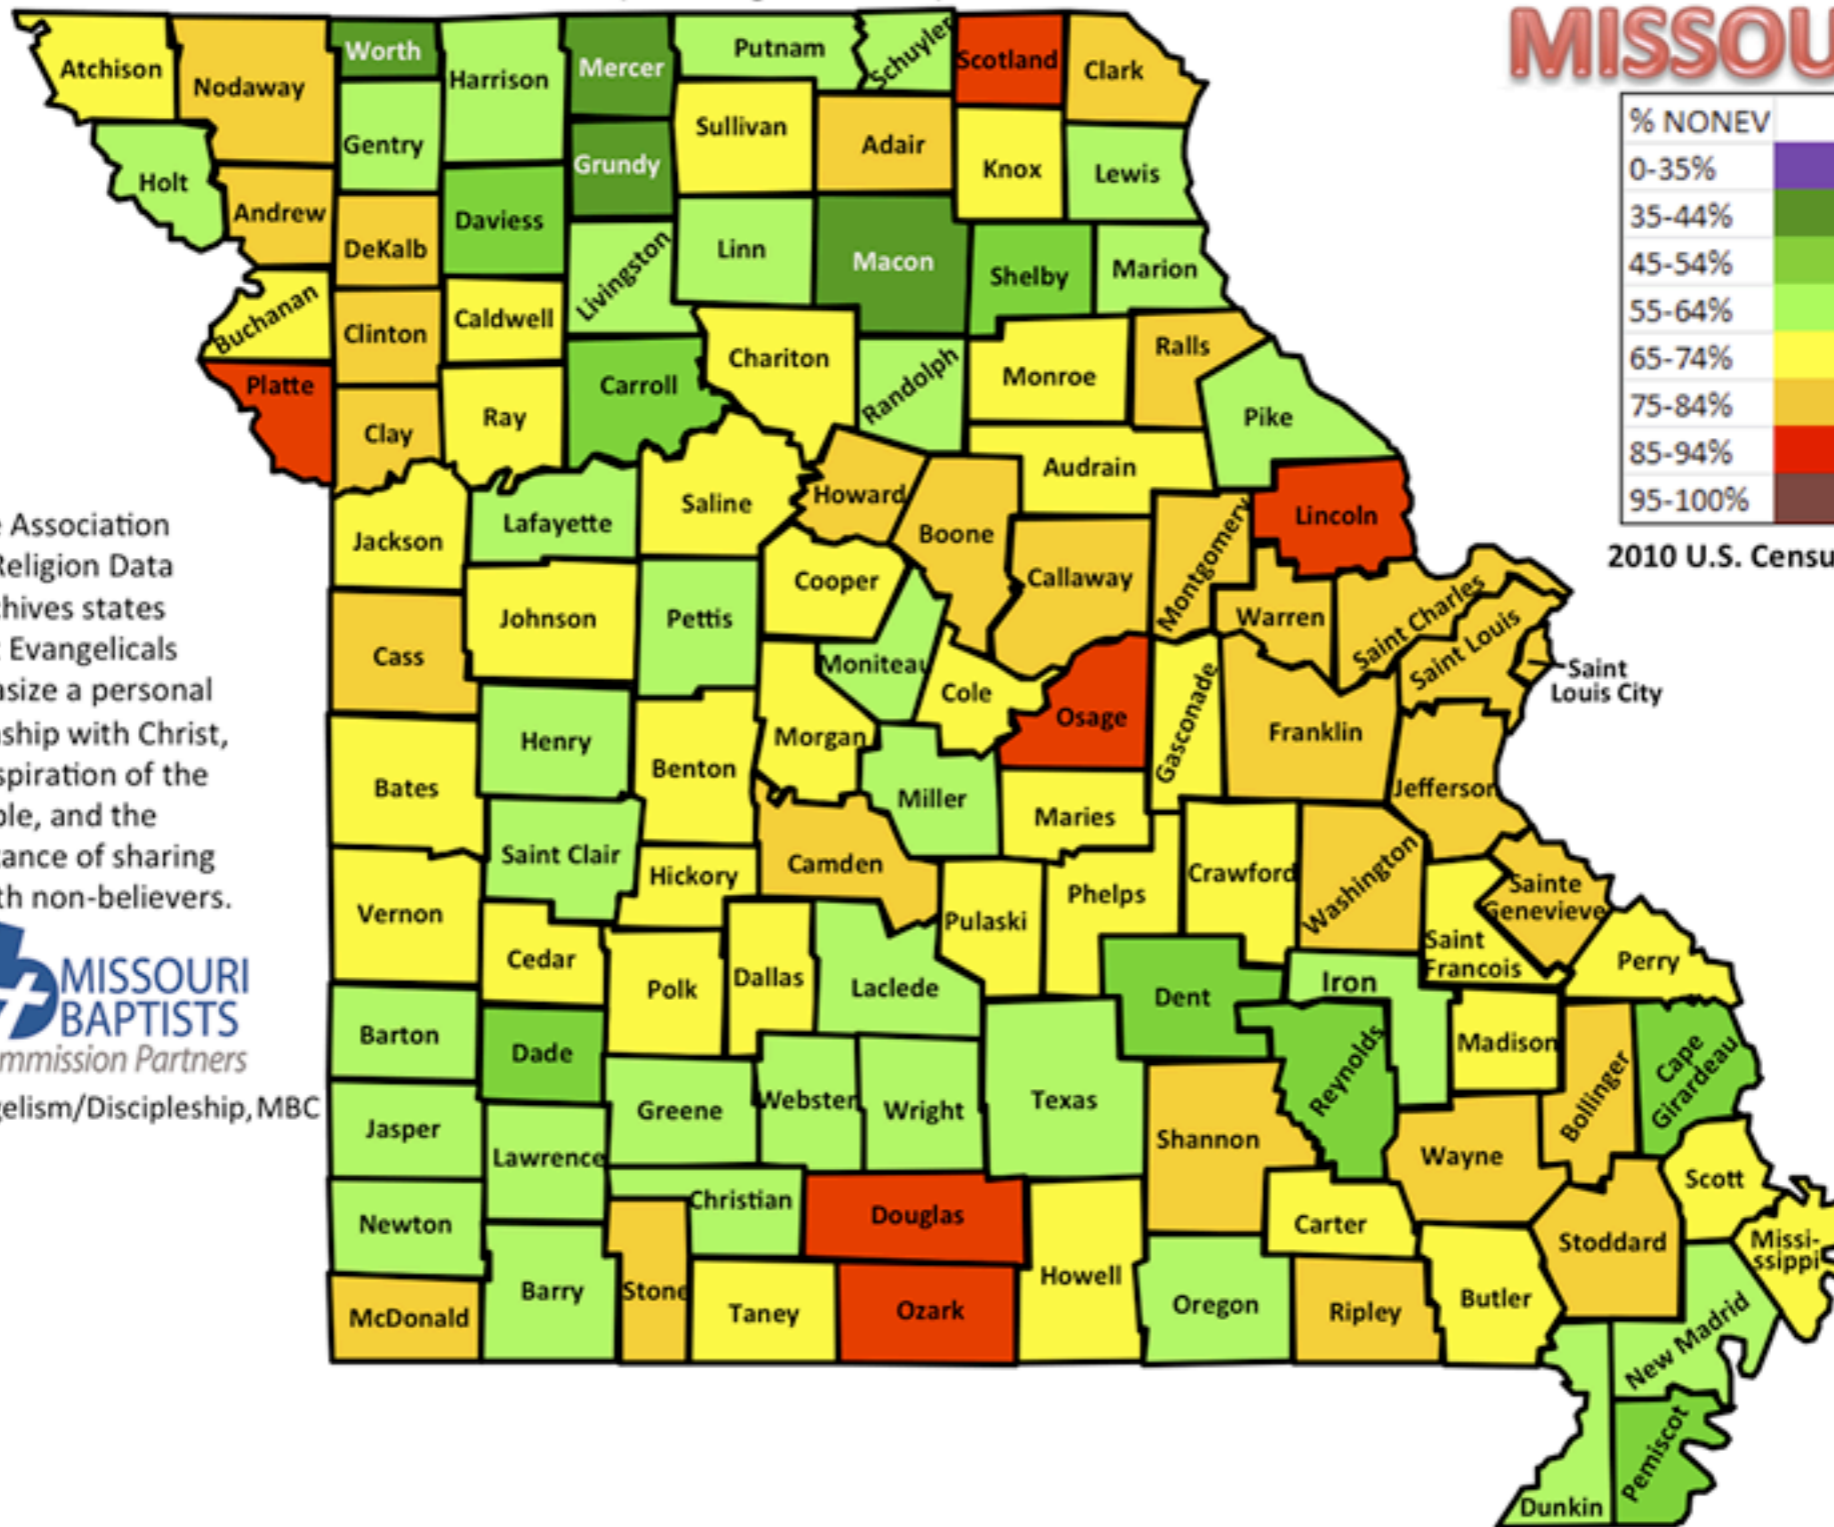

Reaching the Lost in Missouri

Acts 1:1-8

Springfield	440,142
Branson	83,877
Barry County	35,597
Fayetteville-Springdale- Rogers	463,204
Joplin	176,849
Total Population (within 1 hour)	1,199,699

City	2000	2010	+/-
Washburn	448	435	-2.3
Seligman	877	851	-2.9
Exeter	707	772	+10.2
Wheaton	721	696	-2.5
Purdy	1103	1098	-9.9
Cassville	2890	3266	+13.0
Monett	7396	8873	+20.0
Barry County	34,010	35,597	+4.7

Percent of Non-Evangelicals

(including unclaimed)

[Click to view statewide data.](#)

MISSOURI

The Association Of Religion Data Archives states that Evangelicals emphasize a personal relationship with Christ, the inspiration of the Bible, and the importance of sharing faith with non-believers.

Source: Evangelism/Discipleship, MBC

Jerusalem	Washburn
Judea	Barry County
Samaria	Cross-Culture (Hispanic, Hmong, International)
Ends of the Earth	Missouri, North America, and the World

You can be on mission, in Missouri!